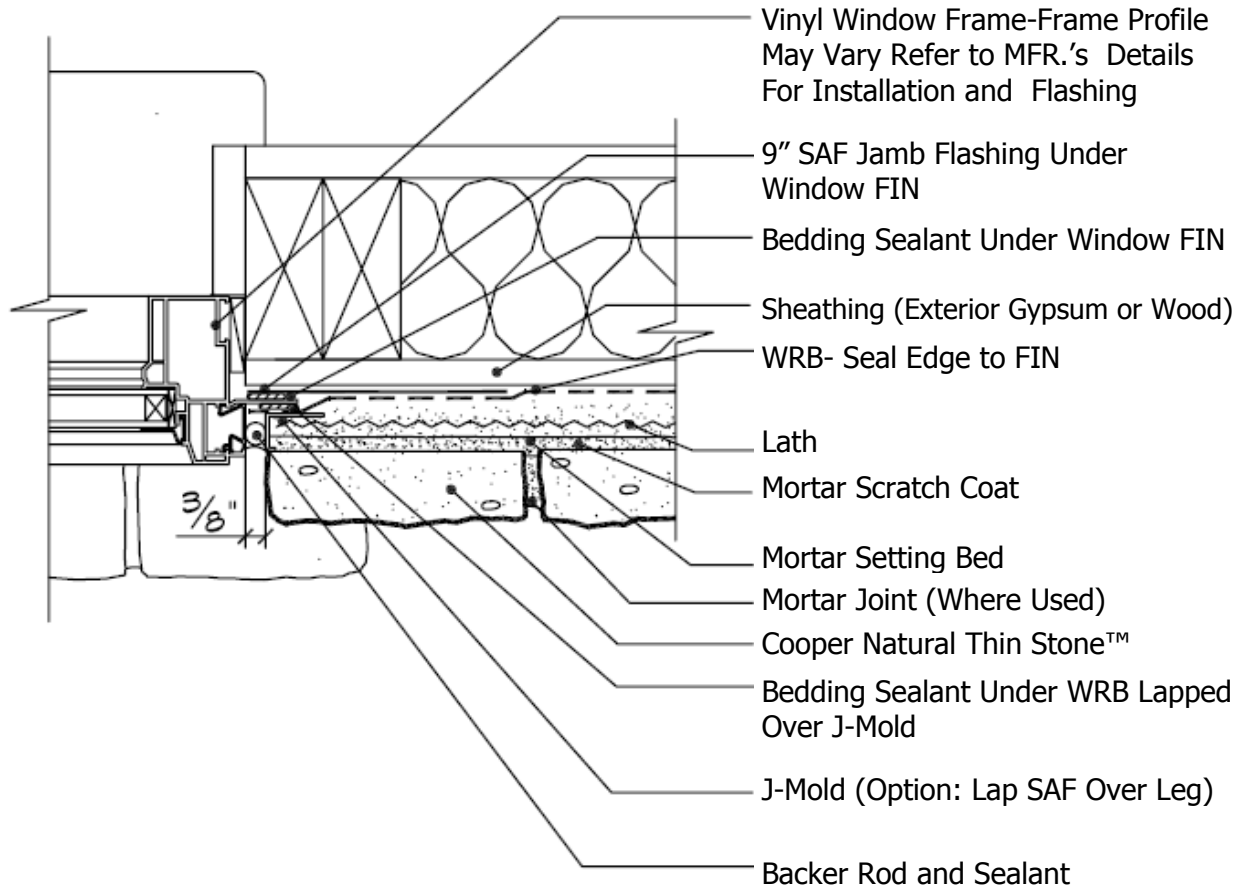

# Cooper Natural Thin Stone™ Sheathing And Wood Studs– Vinyl Window Jamb, Nail FIN

---

Scale: N.T.S.

Issued:10/01/2008